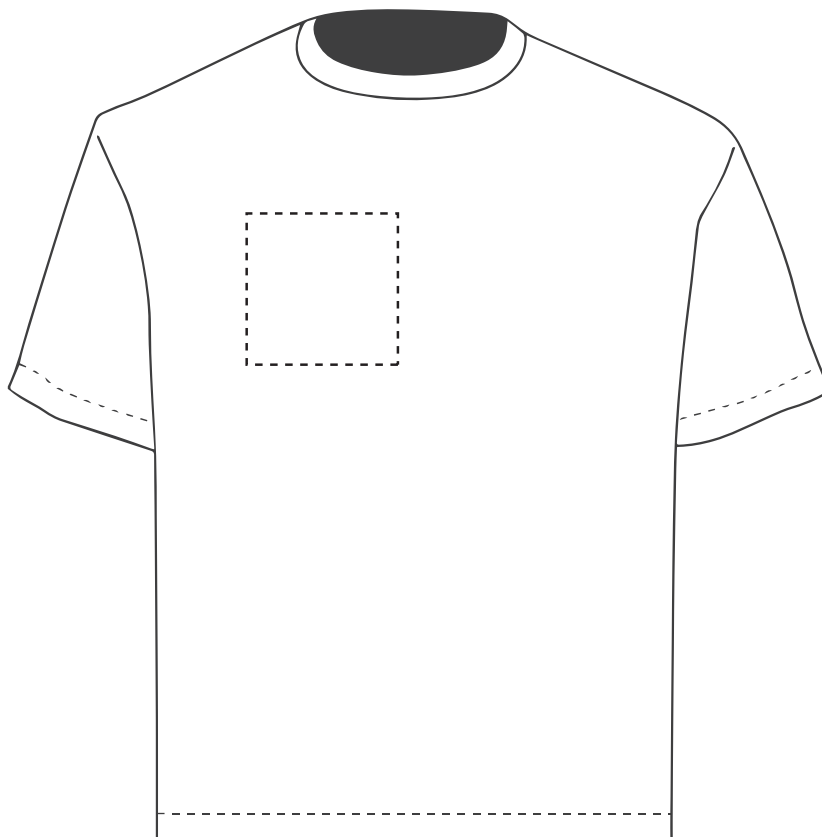

PANTONE REFERENCE(S)

The dashed line is to demonstrate print area and will not appear on your printed item

- Colour 1
- Colour 2
- Colour 3
- Colour 4

ARTWORK SCALE 20%

Product Image for visualisation
- colours may vary

This item is available in the following colours:

ARTWORK SCALE 100%

Max print area: 100mm x 100mm

Actual logo size:

Your Ref:
Our Ref:Quantity:
Version: 1Product Code: TF004K
Product Colour:**PRINTING CONCERNS: PRINT MAY DISCOLOUR****PRODUCT INFO: DUE TO THE NATURE OF THE PRODUCT THE PRINT POSITION MAY VARY BY 10 - 20 MM****PANTONE REFERENCE(S)**

The dashed line is to demonstrate print area and will not appear on your printed item

- Colour 1
- Colour 2
- Colour 3
- Colour 4

ARTWORK SCALE 20%

Product Image for visualisation
- colours may vary*To proceed, please approve visual via the online system.***PLEASE NOTE:**