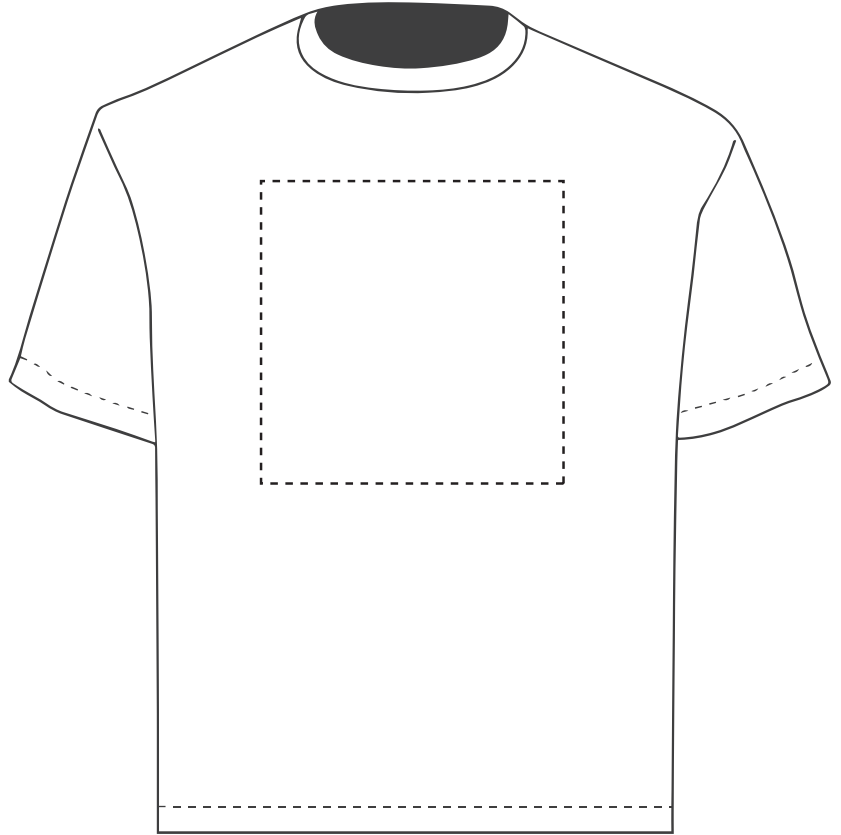

Your Ref:	Quantity:	Product Code: TF004K
Our Ref:	Version: 1	Product Colour:

PRINTING CONCERNS: PRINT MAY DISCOLOUR

PRODUCT INFO: DUE TO THE NATURE OF THE PRODUCT THE PRINT POSITION MAY VARY BY 10 - 20 MM

PANTONE REFERENCE(S)

The dashed line is to demonstrate print area and will not appear on your printed item

- Colour 1
- Colour 2
- Colour 3
- Colour 4

ARTWORK SCALE 20%