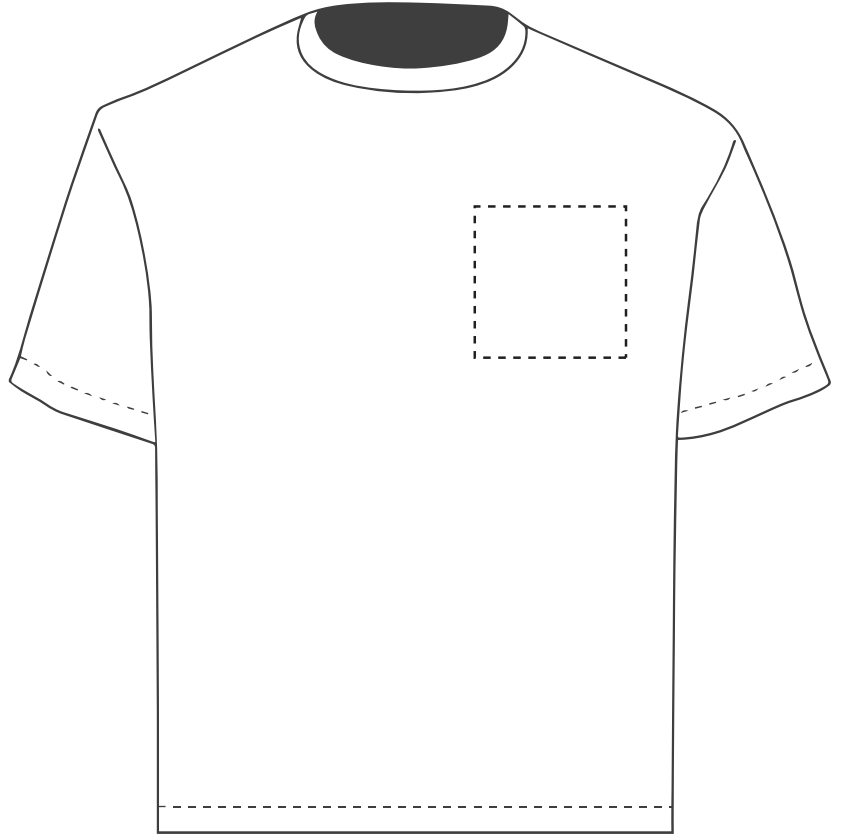

Your Ref:	Quantity:	Product Code: TF004K
Our Ref:	Version: 1	Product Colour:

PRINTING CONCERNS: PRINT MAY DISCOLOUR

PRODUCT INFO: DUE TO THE NATURE OF THE PRODUCT THE PRINT POSITION MAY VARY BY 10 - 20 MM

PANTONE REFERENCE(S)

The dashed line is to demonstrate print area and will not appear on your printed item

- Colour 1
- Colour 2
- Colour 3
- Colour 4

ARTWORK SCALE 20%

Product Image for visualisation
- colours may vary