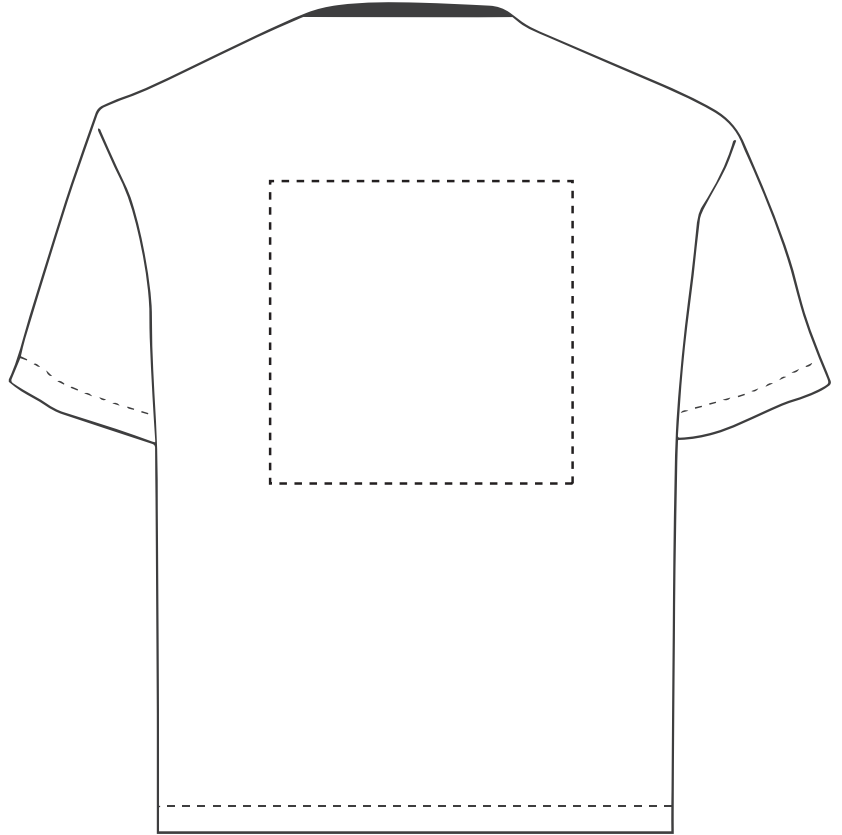

Your Ref:	Quantity:	Product Code: TF004K
Our Ref:	Version: 1	Product Colour:

PRINTING CONCERNS: PRINT MAY DISCOLOUR

PRODUCT INFO: DUE TO THE NATURE OF THE PRODUCT THE PRINT POSITION MAY VARY BY 10 - 20 MM

PANTONE REFERENCE(S)

The dashed line is to demonstrate print area and will not appear on your printed item

- Colour 1
- Colour 2
- Colour 3
- Colour 4

ARTWORK SCALE 20%