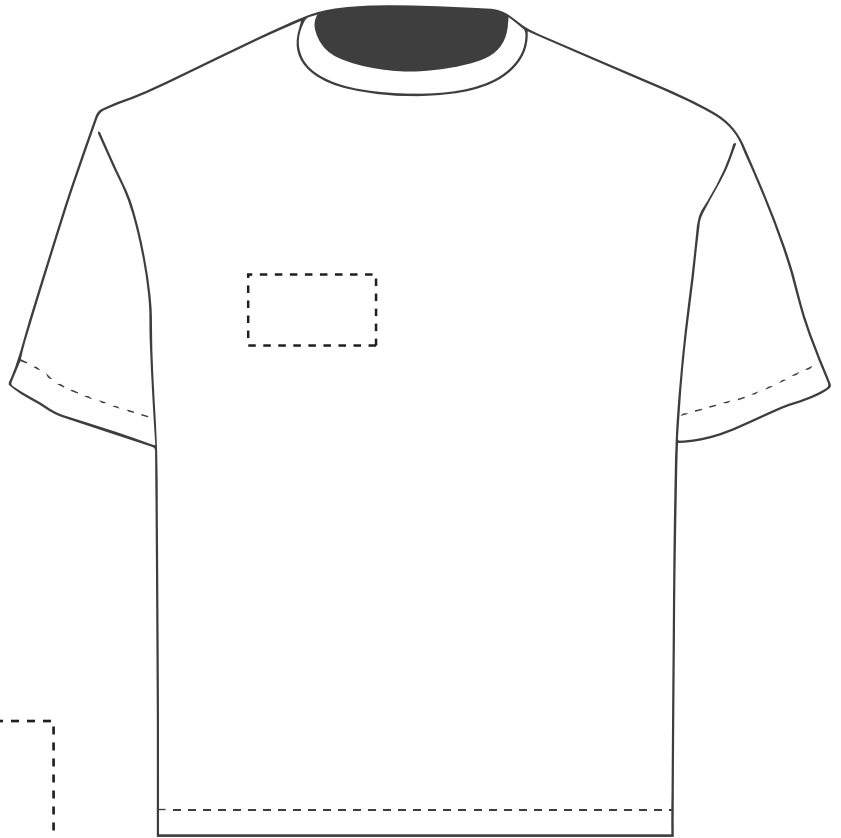

PANTONE REFERENCE(S)

The dashed line is to demonstrate print area and will not appear on your printed item

 Full Colour Printing

ARTWORK SCALE 20%

Product Image for visualisation
- colours may vary

ARTWORK SCALE 100%
Max print area: 90mm x 50mm
Actual logo size: