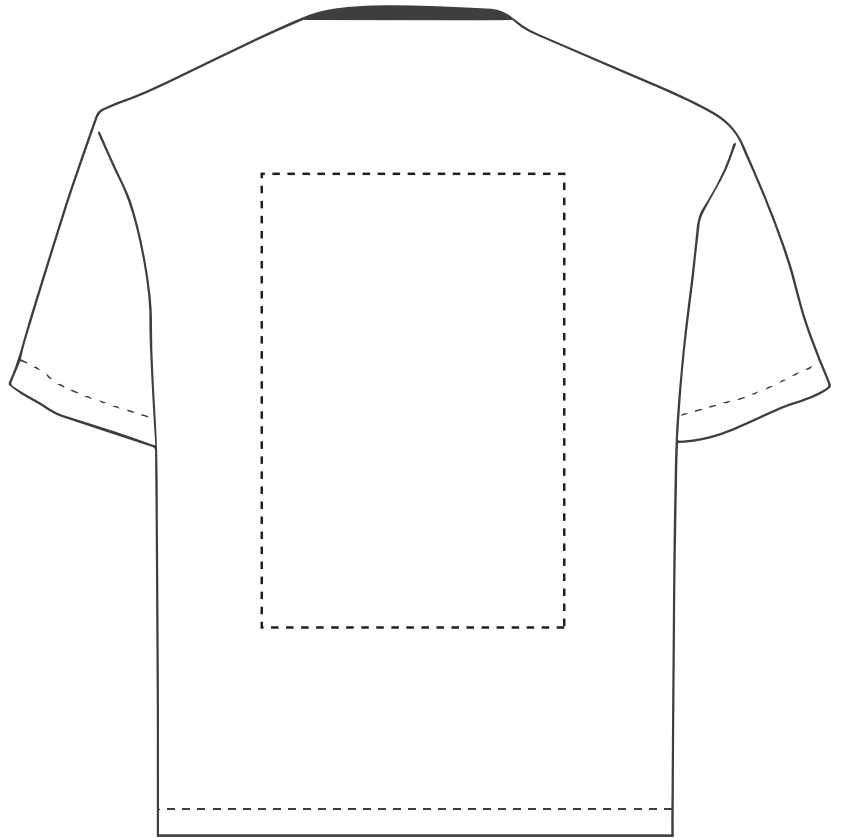

Your Ref:	Quantity:	Product Code: TF004K
Our Ref:	Version: 1	Product Colour:

PRINTING CONCERNS: PRINT MAY DISCOLOUR

PRODUCT INFO: DUE TO THE NATURE OF THE PRODUCT THE PRINT POSITION MAY VARY BY 10 - 20 MM

PANTONE REFERENCE(S)

The dashed line is to demonstrate print area and will not appear on your printed item

Full Colour Printing

ARTWORK SCALE 20%