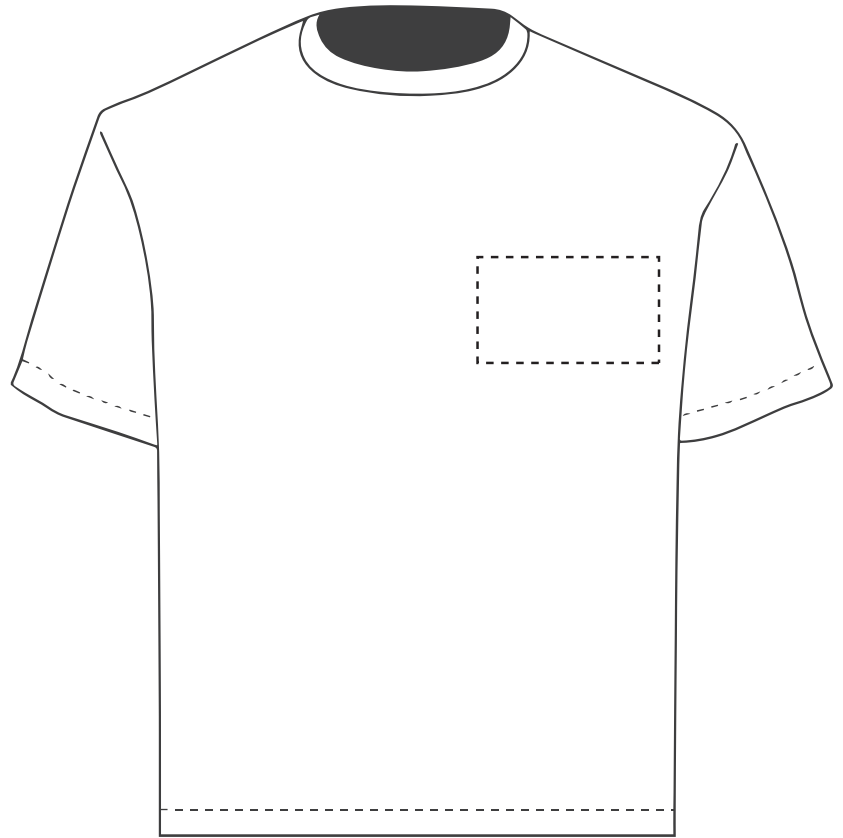

Your Ref:	Quantity:	Product Code: TF004K
Our Ref:	Version: 1	Product Colour:

PRINTING CONCERNS: PRINT MAY DISCOLOUR

PRODUCT INFO: DUE TO THE NATURE OF THE PRODUCT THE PRINT POSITION MAY VARY BY 10 - 20 MM

PANTONE REFERENCE(S)

The dashed line is to demonstrate print area and will not appear on your printed item

Full Colour Printing

ARTWORK SCALE 20%