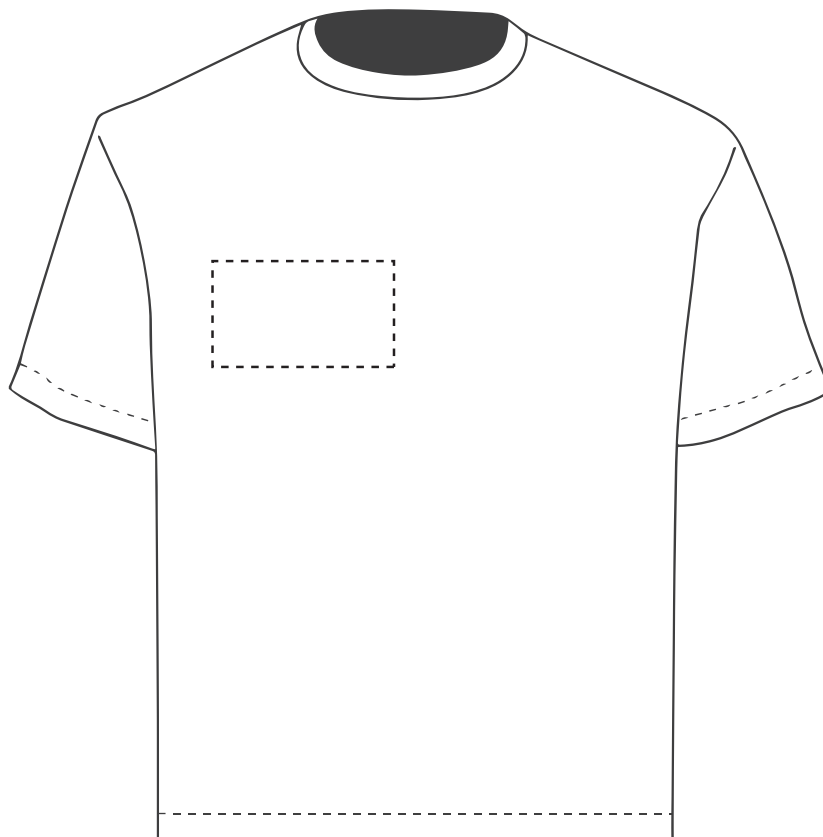

PANTONE REFERENCE(S)

The dashed line is to demonstrate print area and will not appear on your printed item

 Full Colour Printing

ARTWORK SCALE 20%

Product Image for visualisation
- colours may vary

ARTWORK SCALE 100%
Max print area: 90mm x 50mm
Actual logo size:

This item is available in the following colours:

ARTWORK SCALE 100%

Max print area: 120mm x 70mm

Actual logo size:

Your Ref:
Our Ref:Quantity:
Version: 1Product Code: TF004K
Product Colour:**PRINTING CONCERNS: PRINT MAY DISCOLOUR****PRODUCT INFO: DUE TO THE NATURE OF THE PRODUCT THE PRINT POSITION MAY VARY BY 10 - 20 MM****PANTONE REFERENCE(S)**

The dashed line is to demonstrate print area and will not appear on your printed item

 Full Colour Printing

ARTWORK SCALE 20%

Product Image for visualisation
- colours may vary*To proceed, please approve visual via the online system.***PLEASE NOTE:**