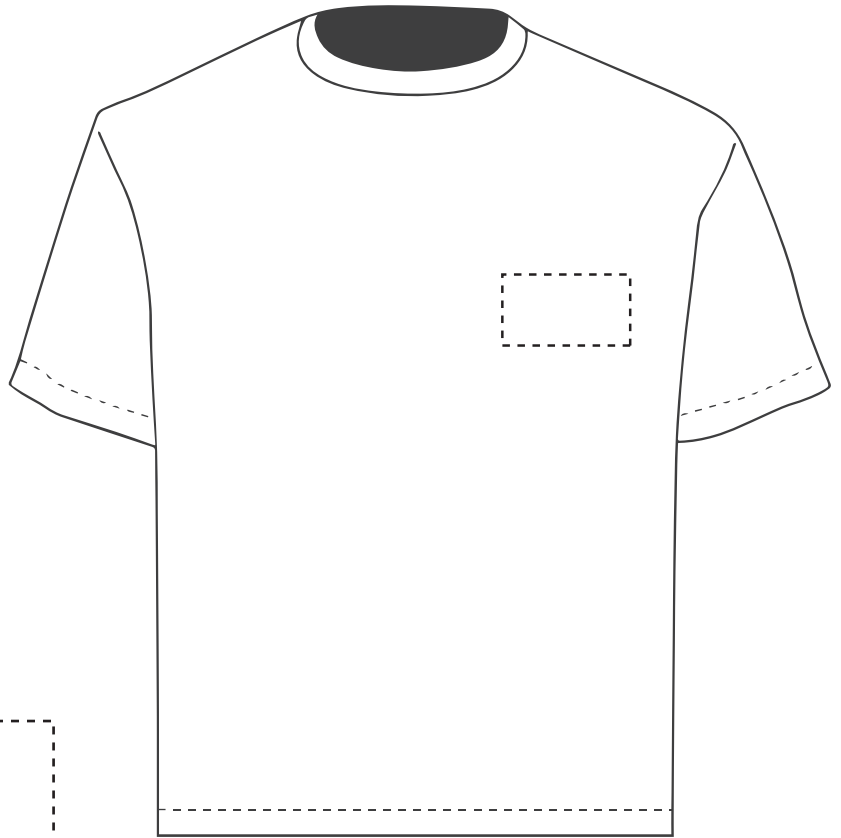

PANTONE REFERENCE(S)

The dashed line is to demonstrate print area and will not appear on your printed item

 Full Colour Printing

ARTWORK SCALE 20%

Product Image for visualisation
- colours may vary

ARTWORK SCALE 100%
Max print area: 90mm x 50mm
Actual logo size: