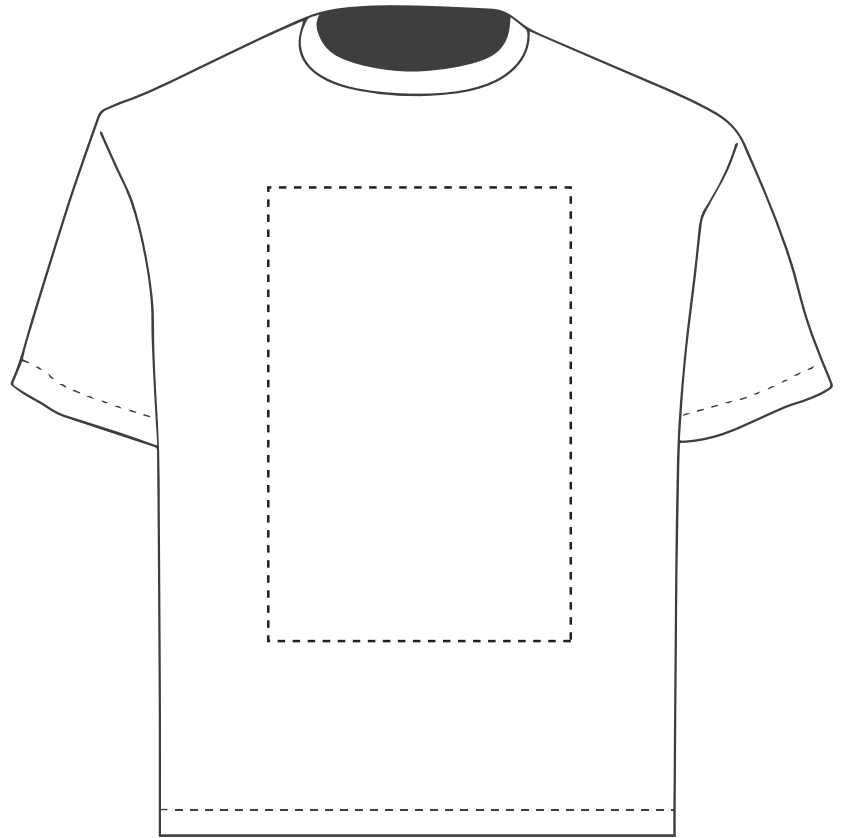

Your Ref:	Quantity:	Product Code: TF004K
Our Ref:	Version: 1	Product Colour:

PRINTING CONCERNS: PRINT MAY DISCOLOUR

PRODUCT INFO: DUE TO THE NATURE OF THE PRODUCT THE PRINT POSITION MAY VARY BY 10 - 20 MM

PANTONE REFERENCE(S)

The dashed line is to demonstrate print area and will not appear on your printed item

Full Colour Printing

ARTWORK SCALE 20%