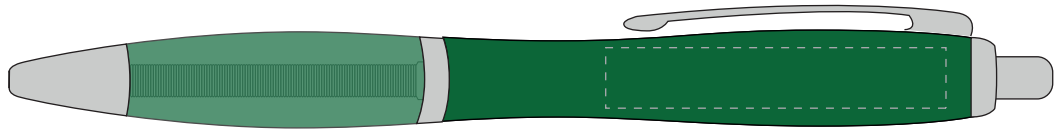

Your Ref:	Quantity:	Product Code: TPC000046
Our Ref:	Version: 1	Product Colour: GREEN

PRINTING CONCERNS:

PRODUCT INFO:

We stock this item in the following colours

PANTONE REFERENCE(S)

- Colour 1
- Colour 1
- Colour 1
- Colour 1

ARTWORK SCALE 100%

ARTWORK SCALE 100%
Max print area: 45mm x 8mm

Product Image for visualisation
- colours may vary

The dashed line is to demonstrate print area and will not appear on your printed item

PLEASE NOTE: