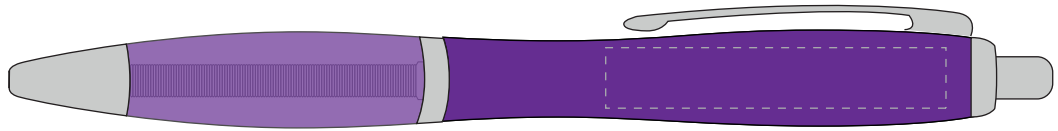

Your Ref:	Quantity:	Product Code: TPC000046
Our Ref:	Version: 1	Product Colour: PURPLE

**PRINTING CONCERNS:****PRODUCT INFO:**

We stock this item in the following colours

**PANTONE REFERENCE(S)**

- Colour 1
- Colour 1
- Colour 1
- Colour 1

ARTWORK SCALE 100%

ARTWORK SCALE 100%  
Max print area: 45mm x 8mm

Product Image for visualisation  
- colours may vary

**The dashed line is to demonstrate print area and will not appear on your printed item**