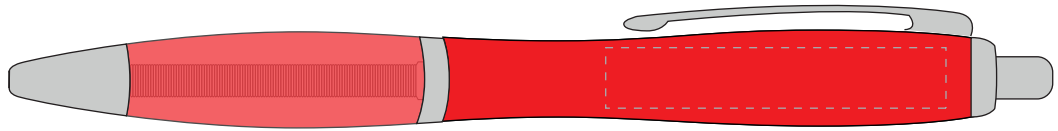

Your Ref:	Quantity:	Product Code: TPC000046
Our Ref:	Version: 1	Product Colour: RED

**PRINTING CONCERNS:****PRODUCT INFO:**

We stock this item in the following colours

**PANTONE REFERENCE(S)**

- Colour 1
- Colour 1
- Colour 1
- Colour 1

ARTWORK SCALE 100%

ARTWORK SCALE 100%  
Max print area: 45mm x 8mm

Product Image for visualisation  
- colours may vary

**The dashed line is to demonstrate print area and will not appear on your printed item**