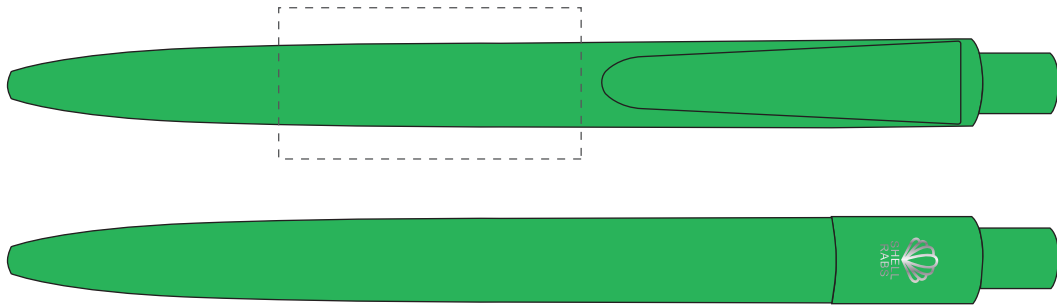

Your Ref:	Quantity:	Product Code: TPC000114
Our Ref:	Version: 1	Product Colour: GREEN

PRINTING CONCERNS:

PRODUCT INFO:

We stock this item in the following colours

PANTONE REFERENCE(S)

- Colour 1
- Colour 1
- Colour 1
- Colour 1

ARTWORK SCALE 100%

ARTWORK SCALE 100%
Max print area: 40mm x 20mm

Product Image for visualisation
- colours may vary

The dashed line is to demonstrate print area and will not appear on your printed item

PLEASE NOTE: