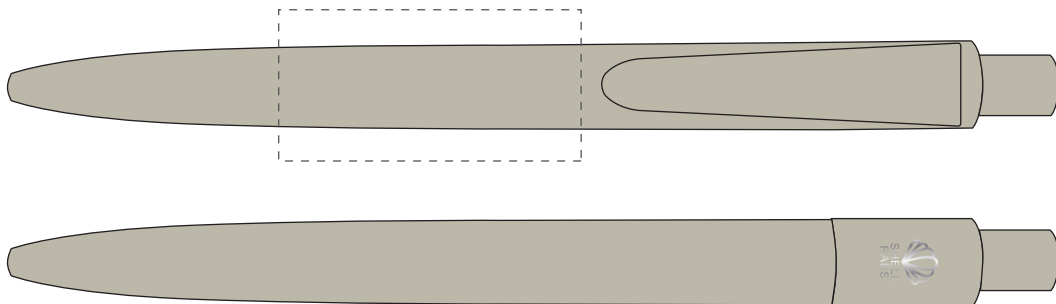

Your Ref:	Quantity:	Product Code: TPC000114
Our Ref:	Version: 1	Product Colour: LIGHT GREY

PRINTING CONCERNS:**PRODUCT INFO:**

We stock this item in the following colours

**PANTONE REFERENCE(S)**

- Colour 1
- Colour 1
- Colour 1
- Colour 1

ARTWORK SCALE 100%

ARTWORK SCALE 100%
Max print area: 40mm x 20mm

Product Image for visualisation
- colours may vary

The dashed line is to demonstrate print area and will not appear on your printed item

PLEASE NOTE: