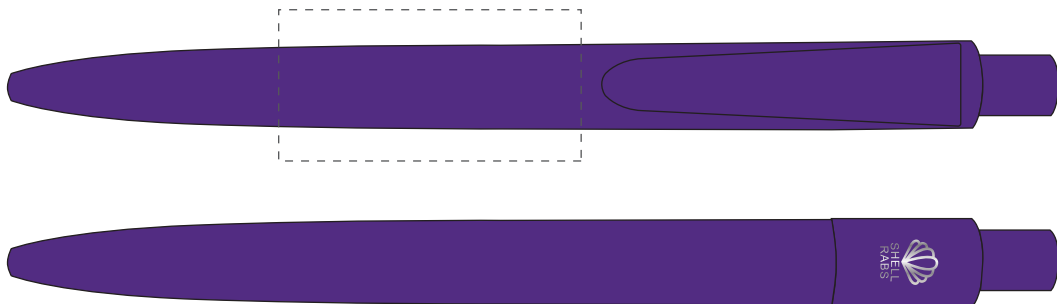

Your Ref:	Quantity:	Product Code: TPC000114
Our Ref:	Version: 1	Product Colour: PURPLE

PRINTING CONCERNS:**PRODUCT INFO:**

We stock this item in the following colours

**PANTONE REFERENCE(S)**

- Colour 1
- Colour 1
- Colour 1
- Colour 1

ARTWORK SCALE 100%

ARTWORK SCALE 100%
Max print area: 40mm x 20mm

The dashed line is to demonstrate print area and will not appear on your printed item

PLEASE NOTE:

- All colours including print and product are for visual purposes only and should not be regarded as the actual colour of the product and print.
- Some products may vary from batch to batch and may differ from previous orders.
- The colour and texture of a product can also have an effect on the final print colour.
- By approving this order we accept that you understand these terms.