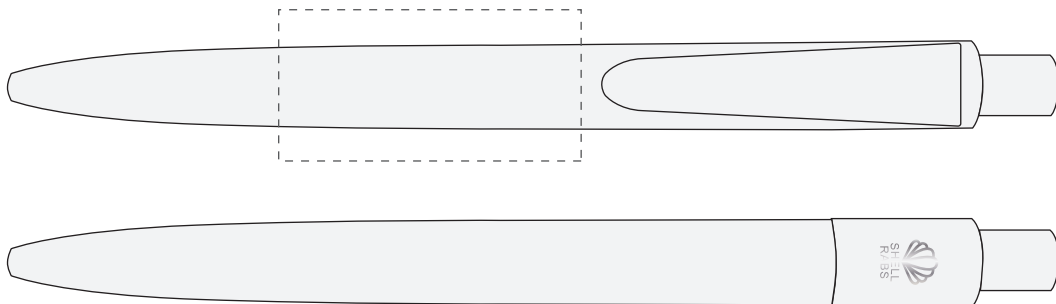

Your Ref:	Quantity:	Product Code: TPC000114
Our Ref:	Version: 1	Product Colour: WHITE

PRINTING CONCERNS:**PRODUCT INFO:**

We stock this item in the following colours

**PANTONE REFERENCE(S)**

- Colour 1
- Colour 1
- Colour 1
- Colour 1

ARTWORK SCALE 100%

Product Image for visualisation
- colours may vary

ARTWORK SCALE 100%
Max print area: 40mm x 20mm

The dashed line is to demonstrate print area and will not appear on your printed item

PLEASE NOTE: