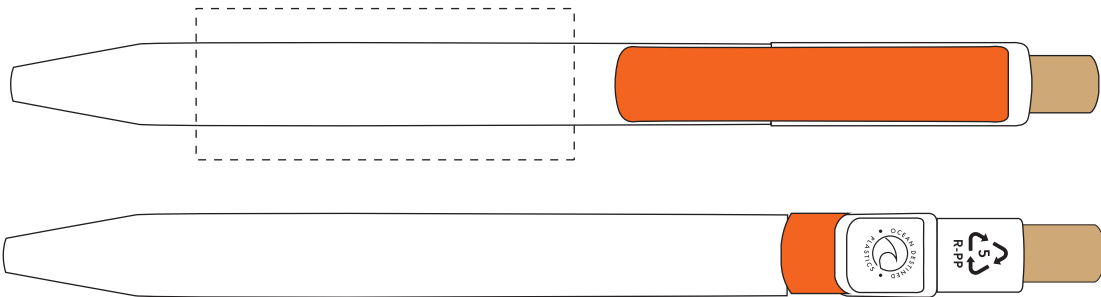

Your Ref:	Quantity:	Product Code: TPC000118
Our Ref:	Version: 1	Product Colour: AMBER

**PRINTING CONCERNS:****PRODUCT INFO:**

We stock this item in the following colours

**PANTONE REFERENCE(S)**

- Colour 1
- Colour 2

ARTWORK SCALE 100%

ARTWORK SCALE 100%

Max print area: 50mm x 20mm

Product Image for visualisation  
- colours may vary

The dashed line is to demonstrate print area and will not appear on your printed item