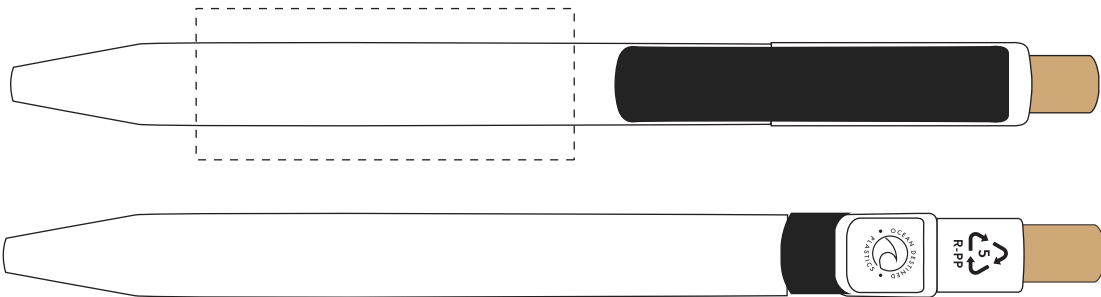

Your Ref:	Quantity:	Product Code: TPC000118
Our Ref:	Version: 1	Product Colour: BLACK

PRINTING CONCERNS:**PRODUCT INFO:**

We stock this item in the following colours

**PANTONE REFERENCE(S)**

- Colour 1
- Colour 2

ARTWORK SCALE 100%

ARTWORK SCALE 100%

Max print area: 50mm x 20mm

Product Image for visualisation
- colours may vary

The dashed line is to demonstrate print area and will not appear on your printed item

PLEASE NOTE: