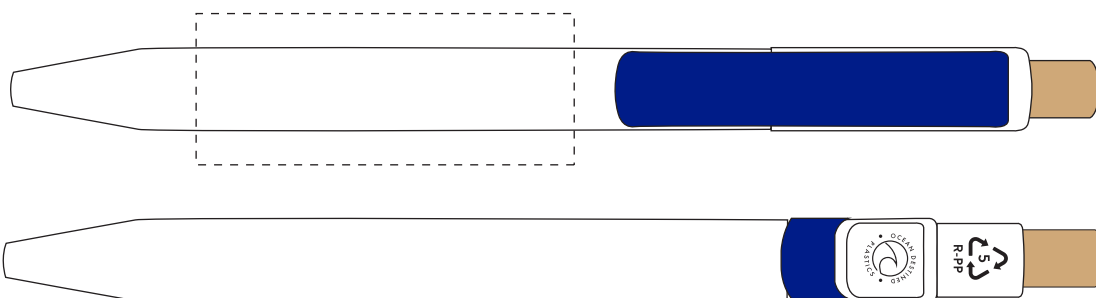

Your Ref:

Quantity:

Product Code: TPC000118

Our Ref:

Version: 1

Product Colour: BLUE

PRINTING CONCERNS:**PRODUCT INFO:**

We stock this item in the following colours

**PANTONE REFERENCE(S)**

● Colour 1

● Colour 2

ARTWORK SCALE 100%

ARTWORK SCALE 100%

Max print area: 50mm x 20mm

Product Image for visualisation
- colours may vary

The dashed line is to demonstrate print area and will not appear on your printed item