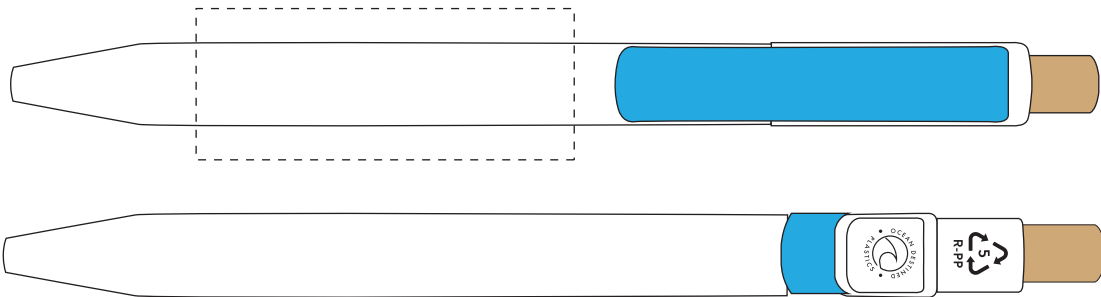

Your Ref:	Quantity:	Product Code: TPC000118
Our Ref:	Version: 1	Product Colour: CYAN

**PRINTING CONCERNS:**

**PRODUCT INFO:**

We stock this item in the following colours

**PANTONE REFERENCE(S)**

- Colour 1
- Colour 2

ARTWORK SCALE 100%

ARTWORK SCALE 100%  
Max print area: 50mm x 20mm

Product Image for visualisation  
- colours may vary

**The dashed line is to demonstrate print area and will not appear on your printed item**