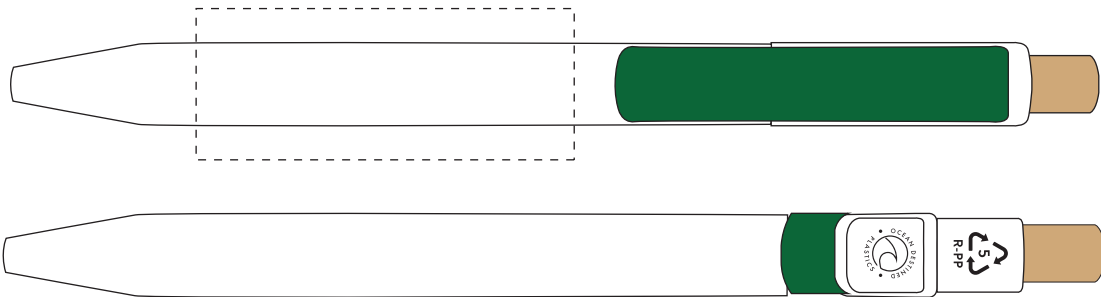

Your Ref:	Quantity:	Product Code: TPC000118
Our Ref:	Version: 1	Product Colour: GREEN

PRINTING CONCERNS:**PRODUCT INFO:**

We stock this item in the following colours

**PANTONE REFERENCE(S)**

- Colour 1
- Colour 2

ARTWORK SCALE 100%

ARTWORK SCALE 100%

Max print area: 50mm x 20mm

Product Image for visualisation
- colours may vary

The dashed line is to demonstrate print area and will not appear on your printed item

PLEASE NOTE: