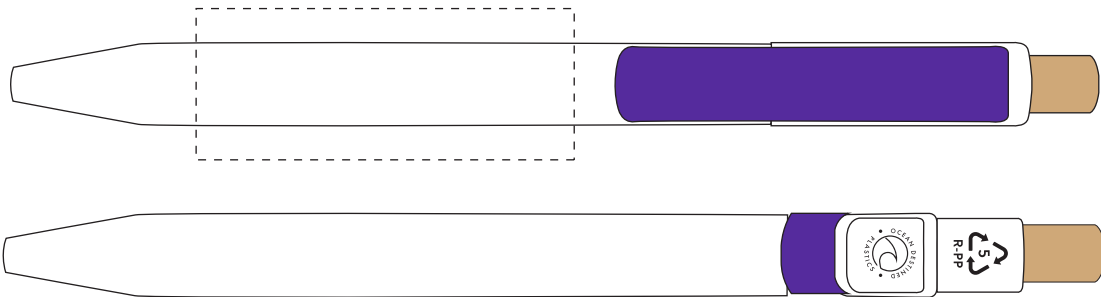

Your Ref:	Quantity:	Product Code: TPC000118
Our Ref:	Version: 1	Product Colour: PURPLE

PRINTING CONCERNS:**PRODUCT INFO:**

We stock this item in the following colours

**PANTONE REFERENCE(S)**

- Colour 1
- Colour 2

ARTWORK SCALE 100%

ARTWORK SCALE 100%

Max print area: 50mm x 20mm

Product Image for visualisation
- colours may vary

The dashed line is to demonstrate print area and will not appear on your printed item

PLEASE NOTE: