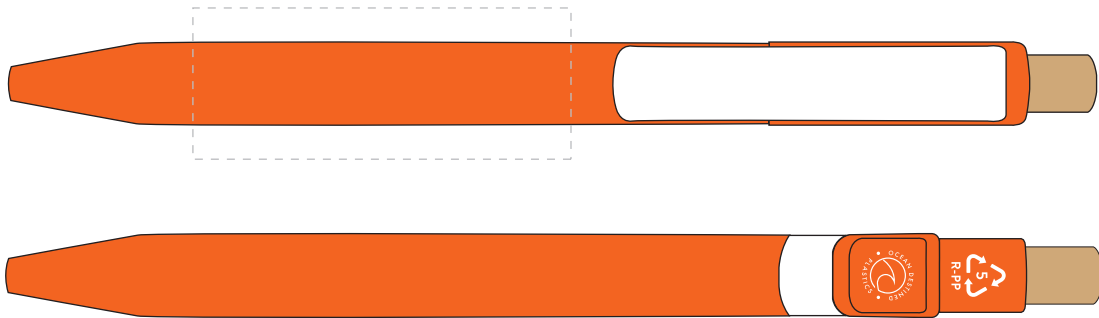

Your Ref:	Quantity:	Product Code: TPC000119
Our Ref:	Version: 1	Product Colour: AMBER

PRINTING CONCERNS:

PRODUCT INFO:

We stock this item in the following colours

PANTONE REFERENCE(S)

- Colour 1
- Colour 1
- Colour 1
- Colour 1

ARTWORK SCALE 100%

ARTWORK SCALE 100%

Max print area: 50mm x 20mm

Product Image for visualisation
- colours may vary

The dashed line is to demonstrate print area and will not appear on your printed item

PLEASE NOTE: