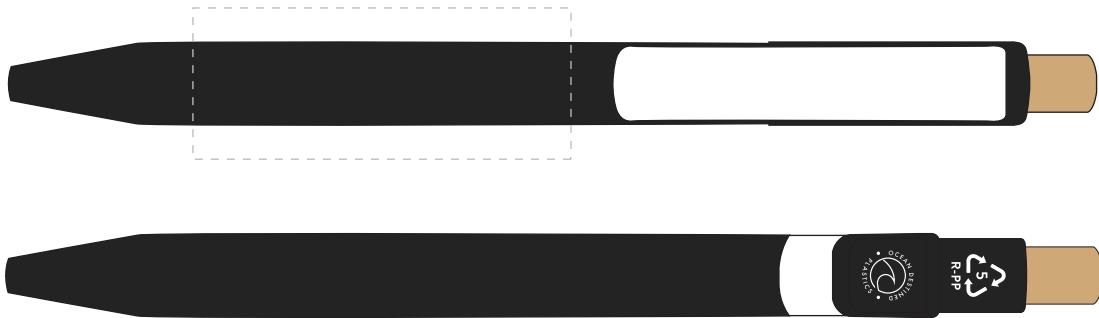

Your Ref:	Quantity:	Product Code: TPC000119
Our Ref:	Version: 1	Product Colour: BLACK

PRINTING CONCERNS:

PRODUCT INFO:

We stock this item in the following colours

PANTONE REFERENCE(S)

- Colour 1
- Colour 1
- Colour 1
- Colour 1

ARTWORK SCALE 100%

ARTWORK SCALE 100%

Max print area: 50mm x 20mm

Product Image for visualisation
- colours may vary

The dashed line is to demonstrate print area and will not appear on your printed item

PLEASE NOTE: