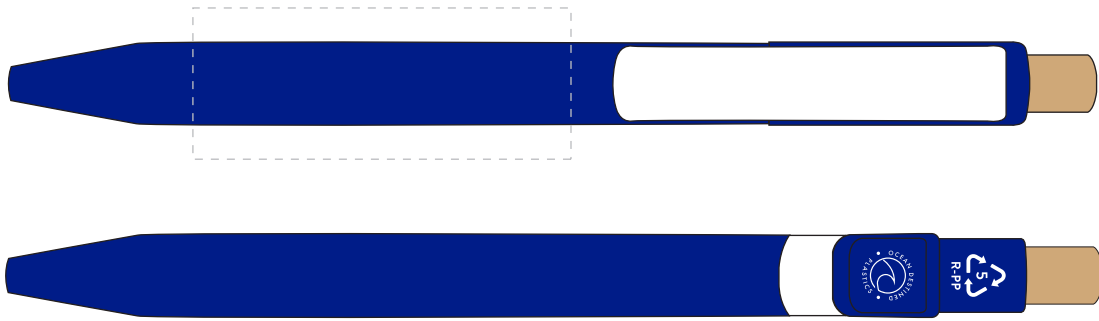

Your Ref:	Quantity:	Product Code: TPC000119
Our Ref:	Version: 1	Product Colour: BLUE

PRINTING CONCERNS:

PRODUCT INFO:

We stock this item in the following colours

PANTONE REFERENCE(S)

- Colour 1
- Colour 1
- Colour 1
- Colour 1

ARTWORK SCALE 100%

ARTWORK SCALE 100%

Max print area: 50mm x 20mm

Product Image for visualisation
- colours may vary

The dashed line is to demonstrate print area and will not appear on your printed item

PLEASE NOTE: