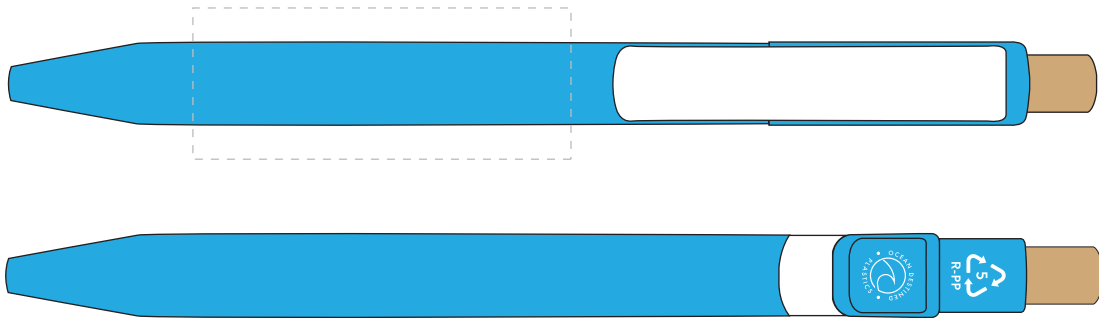

Your Ref:	Quantity:	Product Code: TPC000119
Our Ref:	Version: 1	Product Colour: CYAN

PRINTING CONCERNS:

PRODUCT INFO:

We stock this item in the following colours

PANTONE REFERENCE(S)

- Colour 1
- Colour 1
- Colour 1
- Colour 1

ARTWORK SCALE 100%

ARTWORK SCALE 100%

Max print area: 50mm x 20mm

Product Image for visualisation
- colours may vary

The dashed line is to demonstrate print area and will not appear on your printed item

PLEASE NOTE: