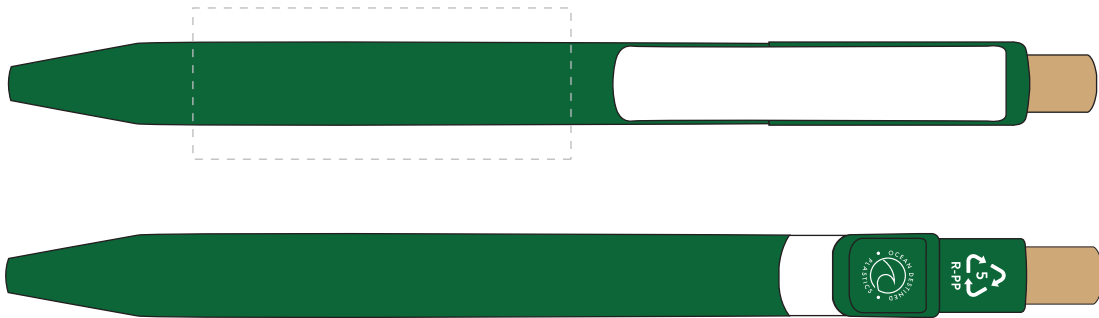

Your Ref:	Quantity:	Product Code: TPC000119
Our Ref:	Version: 1	Product Colour: GREEN

PRINTING CONCERNS:

PRODUCT INFO:

We stock this item in the following colours

PANTONE REFERENCE(S)

- Colour 1
- Colour 1
- Colour 1
- Colour 1

ARTWORK SCALE 100%

ARTWORK SCALE 100%

Max print area: 50mm x 20mm

Product Image for visualisation
- colours may vary

The dashed line is to demonstrate print area and will not appear on your printed item

PLEASE NOTE: