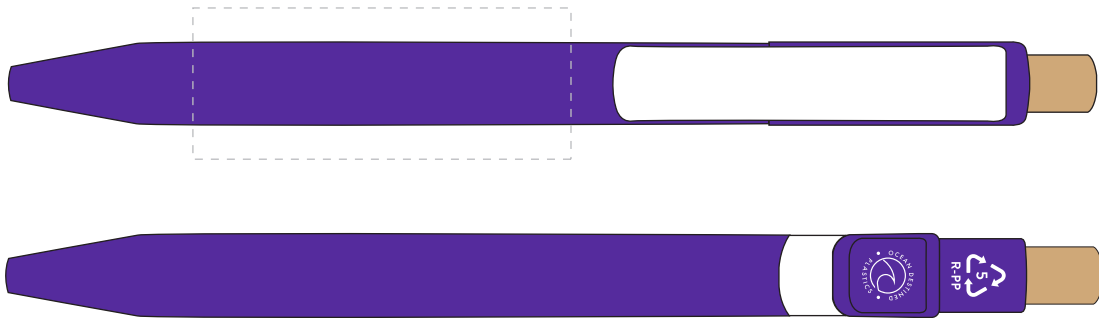

Your Ref:	Quantity:	Product Code: TPC000119
Our Ref:	Version: 1	Product Colour: PURPLE

PRINTING CONCERNS:

PRODUCT INFO:

We stock this item in the following colours

PANTONE REFERENCE(S)

- Colour 1
- Colour 1
- Colour 1
- Colour 1

ARTWORK SCALE 100%

ARTWORK SCALE 100%

Max print area: 50mm x 20mm

Product Image for visualisation
- colours may vary

The dashed line is to demonstrate print area and will not appear on your printed item

PLEASE NOTE: