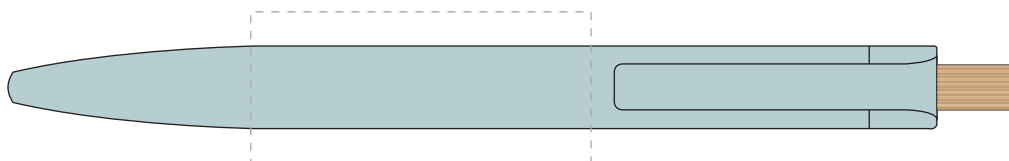

Your Ref:

Quantity:

Product Code: TPC000212

Our Ref:

Version: 1

Product Colour: MINT

PRINTING CONCERNS:

Please note that this product has Sustainability Markings that are not visible from this perspective

We stock this item in the following colours

**PANTONE REFERENCE(S)**

● Colour 1

ARTWORK SCALE 100%

ARTWORK SCALE 100%

Max print area: 45mm x 20mm

Product Image for visualisation
- colours may vary

The dashed line is to demonstrate print area and will not appear on your printed item