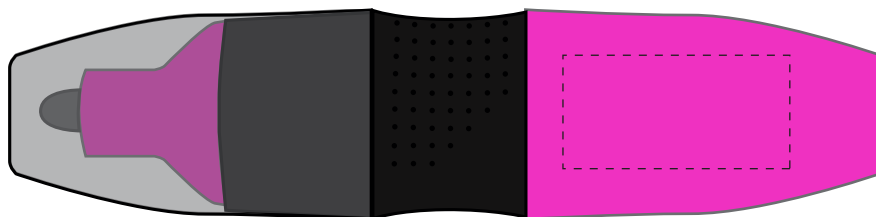

Your Ref:
Our Ref:Quantity:
Version: 1Product Code: TPC000504
Product Colour: PINK**PRINTING CONCERNS:**

We stock this item in the following colours

**PANTONE REFERENCE(S)**

- Colour 1
- Colour 1
- Colour 1
- Colour 1

ARTWORK SCALE 100%

ARTWORK SCALE 100%
Max print area: 30mm x 15mmProduct Image for visualisation
- colours may vary**The dashed line is to demonstrate print area and will not appear on your printed item****PLEASE NOTE:**