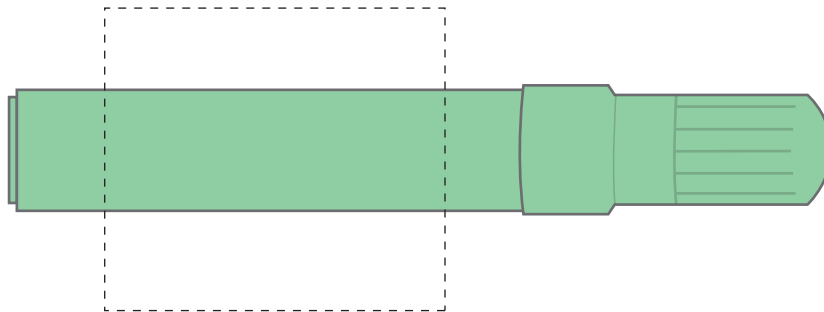

Your Ref:	Quantity:	Product Code: TPC000505
Our Ref:	Version: 1	Product Colour: GREEN

PRINTING CONCERNS:

We stock this item in the following colours

**PANTONE REFERENCE(S)**

- Colour 1
- Colour 1
- Colour 1
- Colour 1

ARTWORK SCALE 100%

ARTWORK SCALE 100%

Max print area: 45mm x 40mm

Product Image for visualisation
- colours may vary

The dashed line is to demonstrate print area and will not appear on your printed item

PLEASE NOTE: