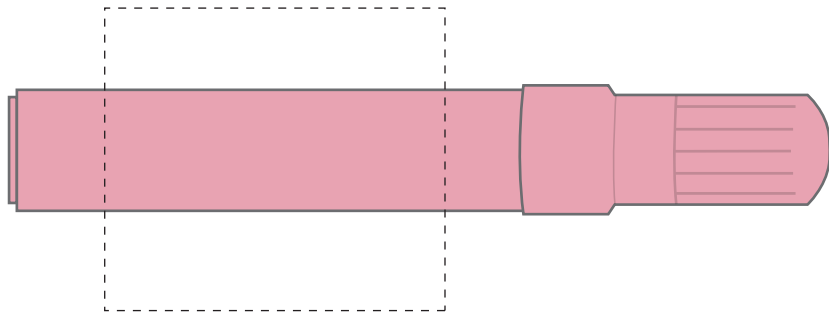

|           |            |                         |
|-----------|------------|-------------------------|
| Your Ref: | Quantity:  | Product Code: TPC000505 |
| Our Ref:  | Version: 1 | Product Colour: PINK    |

**PRINTING CONCERNS:**

We stock this item in the following colours

**PANTONE REFERENCE(S)**

- Colour 1
- Colour 1
- Colour 1
- Colour 1

ARTWORK SCALE 100%

ARTWORK SCALE 100%

Max print area: 45mm x 40mm

Product Image for visualisation  
- colours may vary

The dashed line is to demonstrate print area and will not appear on your printed item

**PLEASE NOTE:**

- All colours including print and product are for visual purposes only and should not be regarded as the actual colour of the product and print.
- Some products may vary from batch to batch and may differ from previous orders.
- The colour and texture of a product can also have an effect on the final print colour.
- By approving this order we accept that you understand these terms.