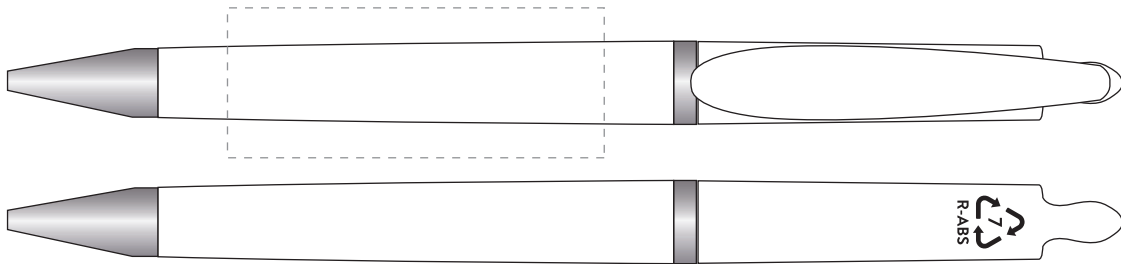

Your Ref:	Quantity:	Product Code: TPC000550
Our Ref:	Version: 1	Product Colour: WHITE

PRINTING CONCERNS:

PRODUCT INFO:

We stock this item in the following colours

PANTONE REFERENCE(S)

- Colour 1
- Colour 1
- Colour 1
- Colour 1

ARTWORK SCALE 100%

ARTWORK SCALE 100%
Max print area: 50mm x 20mm

Product Image for visualisation
- colours may vary

The dashed line is to demonstrate print area and will not appear on your printed item

PLEASE NOTE: