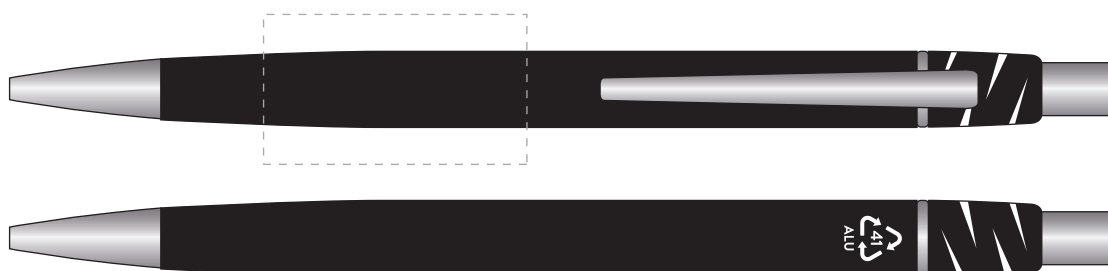

**PANTONE REFERENCE(S)**

● Colour 1

● Colour 1

● Colour 1

● Colour 1

ARTWORK SCALE 100%

ARTWORK SCALE 100%

Max print area: 35mm x 20mm

Product Image for visualisation
- colours may vary

The dashed line is to demonstrate print area and will not appear on your printed item

PLEASE NOTE:

- All colours including print and product are for visual purposes only and should not be regarded as the actual colour of the product and print.
- Some products may vary from batch to batch and may differ from previous orders.
- The colour and texture of a product can also have an effect on the final print colour.
- By approving this order we accept that you understand these terms.