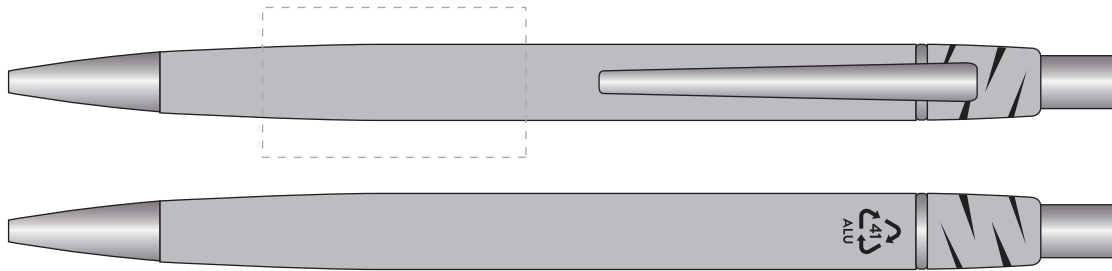

Your Ref:	Quantity:	Product Code: TPC002025
Our Ref:	Version: 1	Product Colour: SILVER

PRINTING CONCERNS:

PRODUCT INFO:

We stock this item in the following colours

PANTONE REFERENCE(S)

- Colour 1
- Colour 1
- Colour 1
- Colour 1

ARTWORK SCALE 100%

ARTWORK SCALE 100%
Max print area: 35mm x 20mm

Product Image for visualisation
- colours may vary

The dashed line is to demonstrate print area and will not appear on your printed item

PLEASE NOTE: