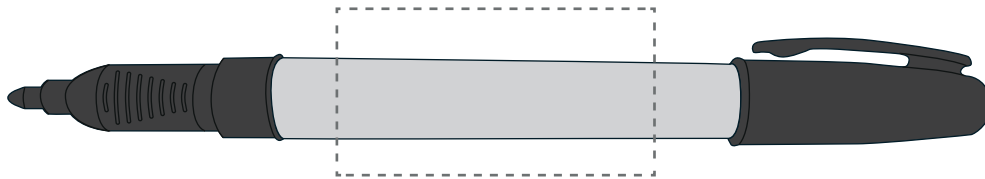

| | | |
|-----------|------------|-------------------------|
| Your Ref: | Quantity: | Product Code: TPC150101 |
| Our Ref: | Version: 1 | Product Colour: BLACK |

PRINTING CONCERNS:

We stock this item in the following colours

**PANTONE REFERENCE(S)**

- Colour 1
- Colour 2
- Colour 3
- Colour 4

ARTWORK SCALE 100%

ARTWORK SCALE 100%

Front Print Area:
42mm x 22mmProduct Image for visualisation
- colours may vary**The dashed line is to demonstrate print area and will not appear on your printed item****PLEASE NOTE:**