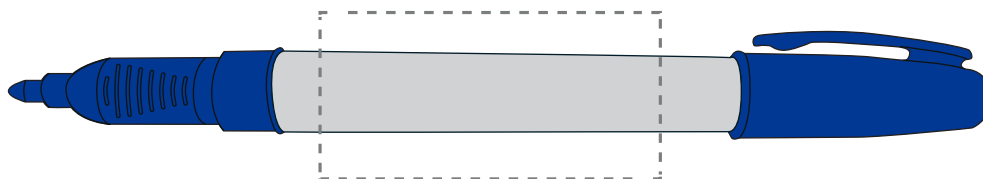

Your Ref:

Quantity:

Product Code: TPC150201

Our Ref:

Version: 1

Product Colour: BLUE

PRINTING CONCERNS:

We stock this item in the following colours

**PANTONE REFERENCE(S)**

- Colour 1
- Colour 2
- Colour 3
- Colour 4

ARTWORK SCALE 100%

ARTWORK SCALE 100%

Max Print Area:

45mm x 22mm

Product Image for visualisation
- colours may vary

The dashed line is to demonstrate print area and will not appear on your printed item