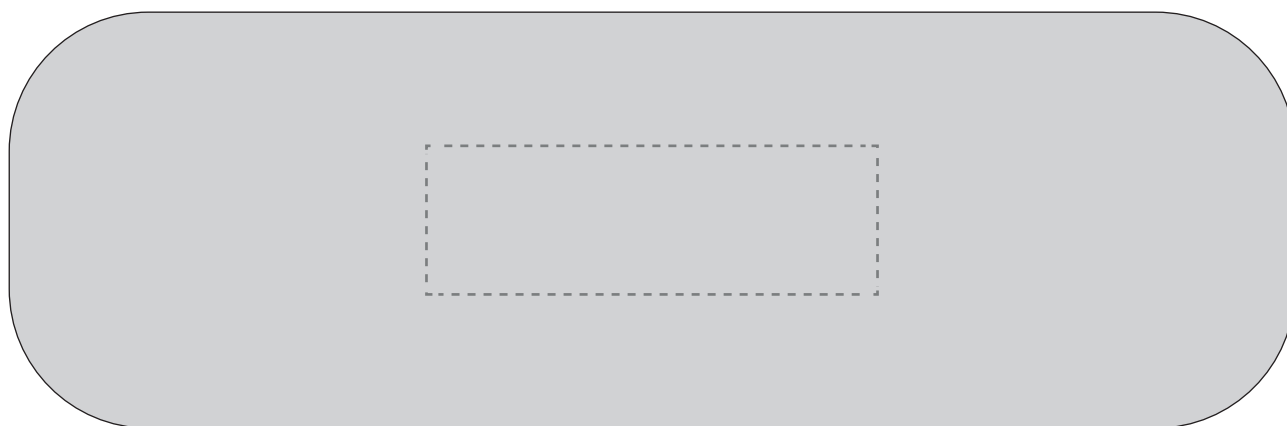

Your Ref:

Quantity:

Product Code: TPC280601

Our Ref:

Version: 1

Product Colour: SILVER

**PRINTING CONCERNS:**

We stock this item in the following colours

**PANTONE REFERENCE(S)**

- Colour 1
- Colour 2
- Colour 3
- Colour 4

ARTWORK SCALE 100%

ARTWORK SCALE 100%

Max Print Area:

60mm x 20mm

Product Image for visualisation  
- colours may vary

The dashed line is to demonstrate print area and will not appear on your printed item