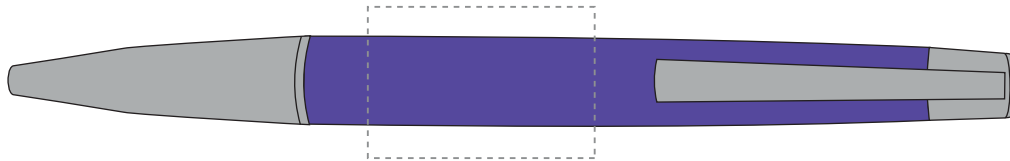

Your Ref:	Quantity:	Product Code: TPC280701
Our Ref:	Version: 1	Product Colour: PURPLE

PRINTING CONCERNS:

We stock this item in the following colours

**PANTONE REFERENCE(S)**

● Colour 1

ARTWORK SCALE 100%

ARTWORK SCALE 100%

Front Print Area:
30mm x 20mmProduct Image for visualisation
- colours may vary**The dashed line is to demonstrate print area and will not appear on your printed item****PLEASE NOTE:**

- All colours including print and product are for visual purposes only and should not be regarded as the actual colour of the product and print.
- Some products may vary from batch to batch and may differ from previous orders.
- The colour and texture of a product can also have an effect on the final print colour.
- By approving this order we accept that you understand these terms.