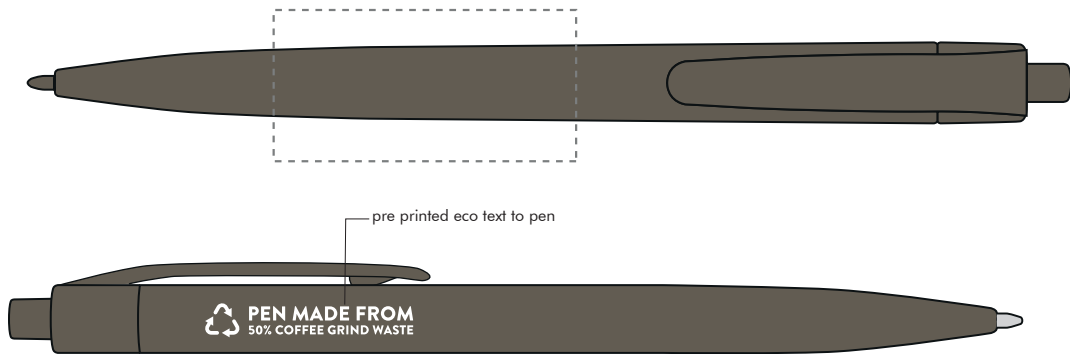

Your Ref:	Quantity:	Product Code: TPC360101
Our Ref:	Version: 1	Product Colour: BROWN

PRINTING CONCERNS:

We stock this item in the following colours

PANTONE REFERENCE(S)

● Colour 1

ARTWORK SCALE 100%

ARTWORK SCALE 100%

Front Print Area:
40mm x 20mm

Product Image for visualisation
- colours may vary

The dashed line is to demonstrate print area and will not appear on your printed item

PLEASE NOTE:

- All colours including print and product are for visual purposes only and should not be regarded as the actual colour of the product and print.
- Some products may vary from batch to batch and may differ from previous orders.
- The colour and texture of a product can also have an effect on the final print colour.
- By approving this order we accept that you understand these terms.