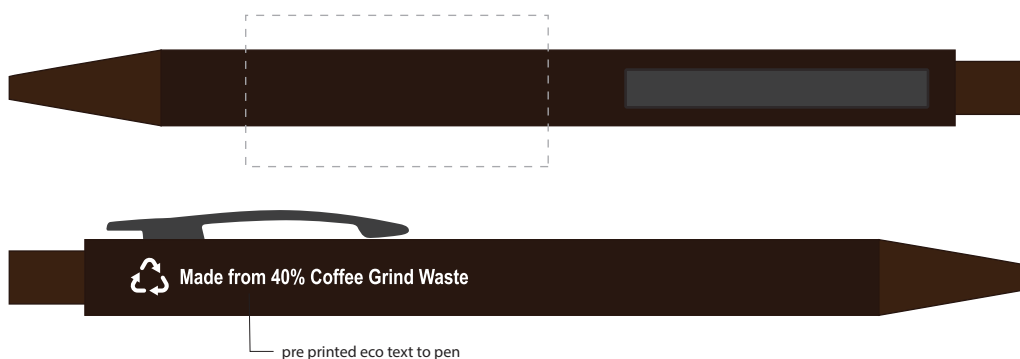

Your Ref:

Quantity:

Product Code: TPC360102

Our Ref:

Version: 1

Product Colour: BROWN

PRINTING CONCERNS:**PRODUCT INFO:**

We stock this item in the following colours

PANTONE REFERENCE(S)

● Colour 1

● Colour 1

● Colour 1

● Colour 1

ARTWORK SCALE 100%

ARTWORK SCALE 100%

Max print area: 40mm x 20mm

Product Image for visualisation
- colours may vary

The dashed line is to demonstrate print area and will not appear on your printed item

PLEASE NOTE:

- All colours including print and product are for visual purposes only and should not be regarded as the actual colour of the product and print.
- Some products may vary from batch to batch and may differ from previous orders.
- The colour and texture of a product can also have an effect on the final print colour.
- By approving this order we accept that you understand these terms.