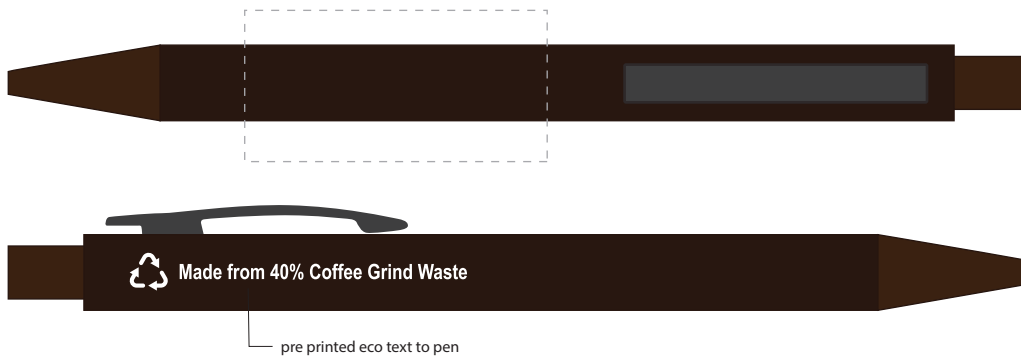

Your Ref:	Quantity:	Product Code: TPC360102
Our Ref:	Version: 1	Product Colour: GUN METAL

PRINTING CONCERNS:**PRODUCT INFO:**

We stock this item in the following colours

PANTONE REFERENCE(S)

- Colour 1
- Colour 1
- Colour 1
- Colour 1

ARTWORK SCALE 100%

ARTWORK SCALE 100%
Max print area: 40mm x 20mm

Product Image for visualisation
- colours may vary

The dashed line is to demonstrate print area and will not appear on your printed item

PLEASE NOTE: