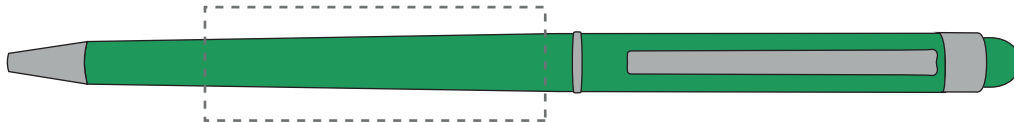

Your Ref:	Quantity:	Product Code: TPC442902
Our Ref:	Version: 1	Product Colour: GREEN

**PRINTING CONCERNS:**

We stock this item in the following colours

**PANTONE REFERENCE(S)**

- Colour 1
- Colour 2
- Colour 3
- Colour 4

ARTWORK SCALE 100%

ARTWORK SCALE 100%  
 Front Print Area:  
 45mm x 15mm

Product Image for visualisation  
 - colours may vary

The dashed line is to demonstrate print area and will not appear on your printed item