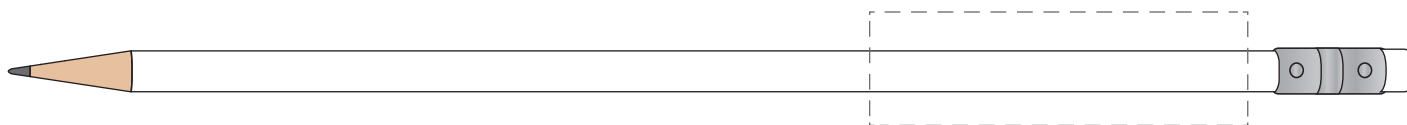

Your Ref:

Quantity:

Product Code: TPC444201

Our Ref:

Version: 1

Product Colour: WHITE

PRINTING CONCERNS:

We stock this item in the following colours

**PANTONE REFERENCE(S)**

- Colour 1
- Colour 2
- Colour 3
- Colour 4

ARTWORK SCALE 100%

ARTWORK SCALE 100%

Front Print Area:
50mm x 15mmProduct Image for visualisation
- colours may vary**The dashed line is to demonstrate print area and will not appear on your printed item****PLEASE NOTE:**