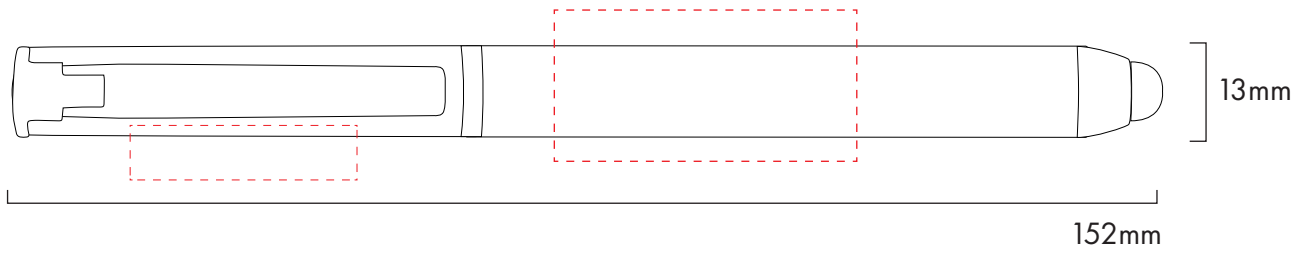

TPC570101 KEYES ROLLER

BENEATH CLIP PRINT AREA
30x7mm

BARREL PRINT AREA
40x20mm