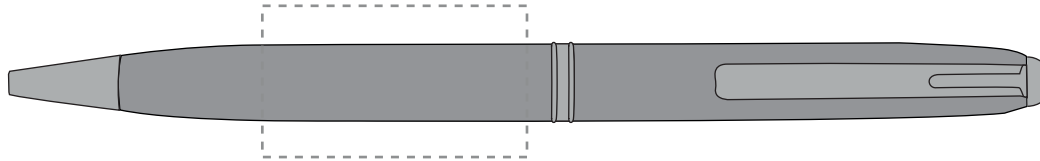

Your Ref:	Quantity:	Product Code: TPC580201
Our Ref:	Version: 1	Product Colour: STAINLESS STEEL

**PRINTING CONCERNS:**

We stock this item in the following colours

**PANTONE REFERENCE(S)**

- Colour 1
- Colour 2
- Colour 3
- Colour 4

ARTWORK SCALE 100%

ARTWORK SCALE 100%  
Front Print Area:  
35mm x 20mm

Product Image for visualisation  
- colours may vary

The dashed line is to demonstrate print area and will not appear on your printed item