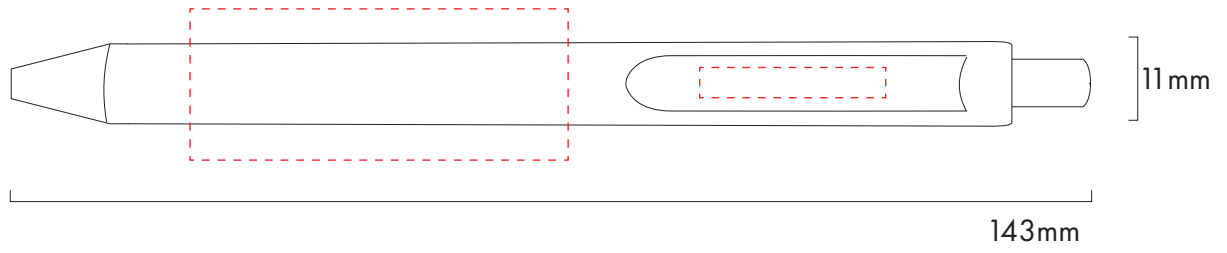

TPC580701 LAGOON BALL PEN

BARREL PRINT AREA
50x20mm

CLIP PRINT AREA
24x4mm