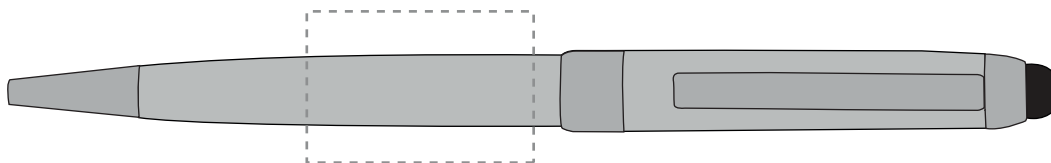

**PANTONE REFERENCE(S)**

- Colour 1
- Colour 2
- Colour 3
- Colour 4

ARTWORK SCALE 100%

ARTWORK SCALE 100%

Front Print Area:

30mm x 20mm

Product Image for visualisation  
- colours may vary

The dashed line is to demonstrate print area and will not appear on your printed item