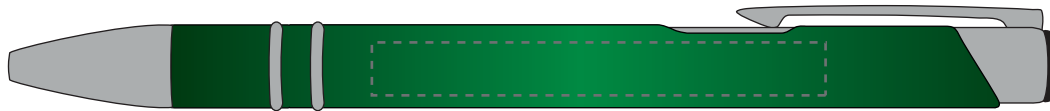

Your Ref:	Quantity:	Product Code: TPC730901
Our Ref:	Version: 1	Product Colour: GREEN

PRINTING CONCERNS:

We stock this item in the following colours

**PANTONE REFERENCE(S)**

- Colour 1
- Colour 2
- Colour 3
- Colour 4

ARTWORK SCALE 100%

ARTWORK SCALE 100%
Side Print Area:
60mm x 7mm

Product Image for visualisation
- colours may vary

The dashed line is to demonstrate print area and will not appear on your printed item

PLEASE NOTE: