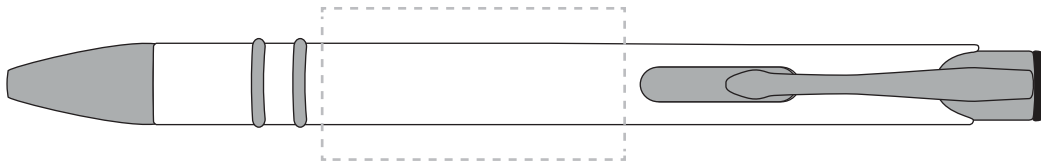

Your Ref:	Quantity:	Product Code: TPC730901
Our Ref:	Version: 1	Product Colour: WHITE

PRINTING CONCERNS:

We stock this item in the following colours

**PANTONE REFERENCE(S)**

● Engraving

ARTWORK SCALE 100%

ARTWORK SCALE 100%
 Rotary Engrave Area:
 40mm x 20mm

Product Image for visualisation
 - colours may vary

The dashed line is to demonstrate print area and will not appear on your printed item

PLEASE NOTE:

- All colours including print and product are for visual purposes only and should not be regarded as the actual colour of the product and print.
- Some products may vary from batch to batch and may differ from previous orders.
- The colour and texture of a product can also have an effect on the final print colour.
- By approving this order we accept that you understand these terms.