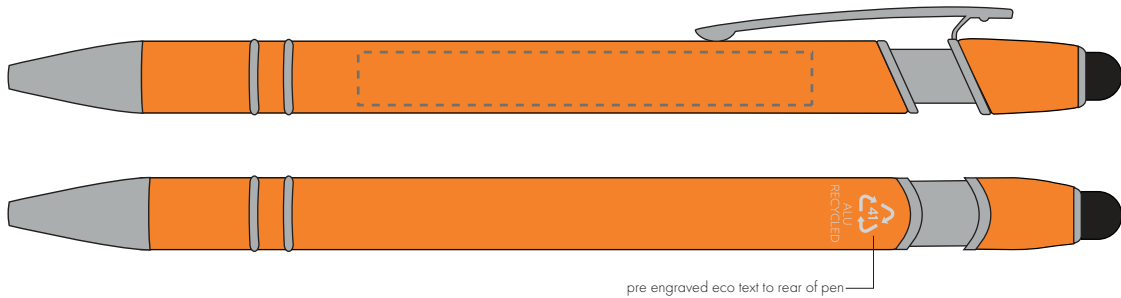

Your Ref:	Quantity:	Product Code: TPC731401
Our Ref:	Version: 1	Product Colour: AMBER

PRINTING CONCERNS:

We stock this item in the following colours

**PANTONE REFERENCE(S)**
 Full colour printing

ARTWORK SCALE 100%

Digital print area:

60mm x 7mm

pre engraved eco text to rear of pen

Product Image for visualisation
- colours may vary

The dashed line is to demonstrate print area and will not appear on your printed item