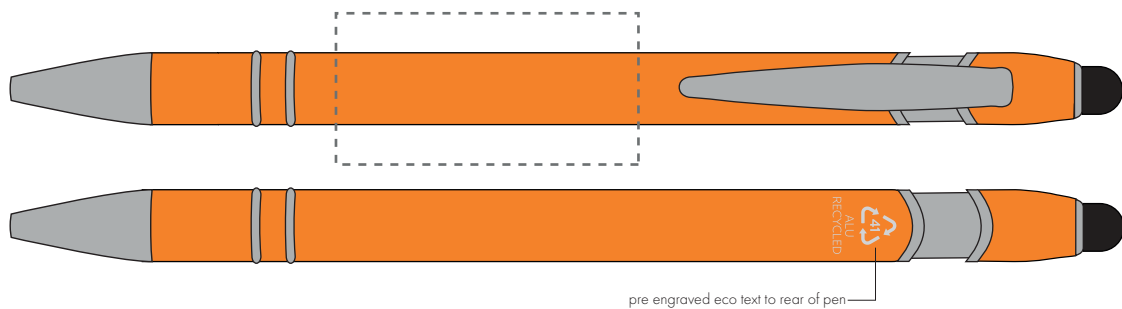

Your Ref:  
Our Ref:

Quantity:  
Version: 1

Product Code: TPC731401  
Product Colour: AMBER

**PRINTING CONCERNS:**

We stock this item in the following colours

**PANTONE REFERENCE(S)**

● Engrave

ARTWORK SCALE 100%  
Rotary Engrave Area:  
40mm x 20mm

Product Image for visualisation  
- colours may vary

ARTWORK SCALE 100%

The dashed line is to demonstrate print area and will not appear on your printed item

**PLEASE NOTE:**

- All colours including print and product are for visual purposes only and should not be regarded as the actual colour of the product and print.
- Some products may vary from batch to batch and may differ from previous orders.
- The colour and texture of a product can also have an effect on the final print colour.
- By approving this order we accept that you understand these terms.