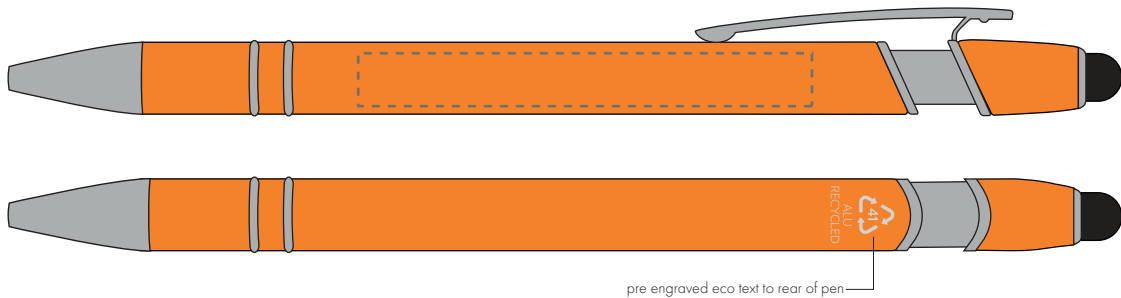

Your Ref:	Quantity:	Product Code: TPC731401
Our Ref:	Version: 1	Product Colour: AMBER

PRINTING CONCERNS:

We stock this item in the following colours

**PANTONE REFERENCE(S)**

● Engrave

ARTWORK SCALE 100%

ARTWORK SCALE 100%

Side Engrave Area:

60mm x 7mm

pre engraved eco text to rear of pen

Product Image for visualisation
- colours may vary

The dashed line is to demonstrate print area and will not appear on your printed item

PLEASE NOTE: