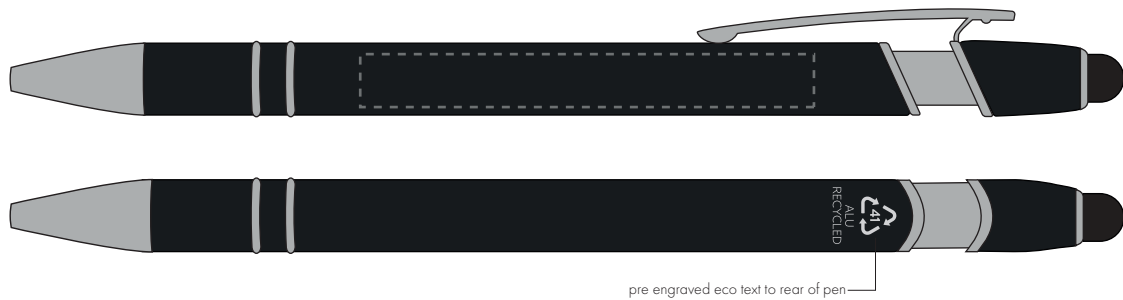

Your Ref:	Quantity:	Product Code: TPC731401
Our Ref:	Version: 1	Product Colour: BLACK

PRINTING CONCERNS:

We stock this item in the following colours

**PANTONE REFERENCE(S)**
 Full colour printing

ARTWORK SCALE 100%

Digital print area:

60mm x 7mm

Product Image for visualisation
- colours may vary

The dashed line is to demonstrate print area and will not appear on your printed item

PLEASE NOTE:

- All colours including print and product are for visual purposes only and should not be regarded as the actual colour of the product and print.
- Some products may vary from batch to batch and may differ from previous orders.
- The colour and texture of a product can also have an effect on the final print colour.
- By approving this order we accept that you understand these terms.