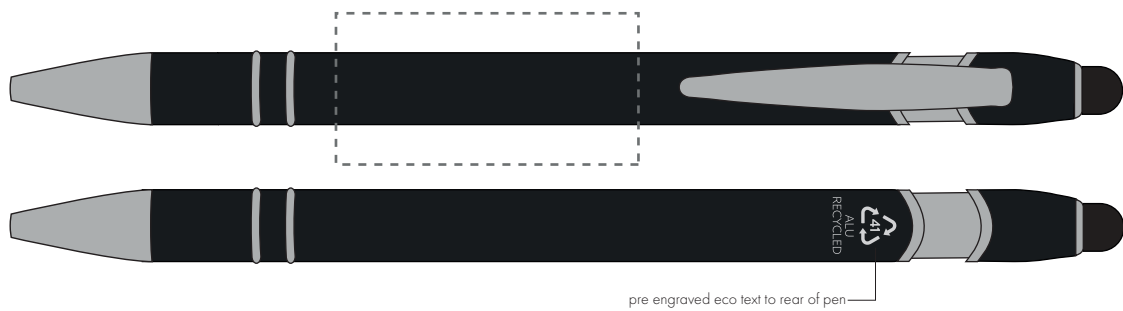

Your Ref:	Quantity:	Product Code: TPC731401
Our Ref:	Version: 1	Product Colour: BLACK

PRINTING CONCERNS:

We stock this item in the following colours

**PANTONE REFERENCE(S)**

● Engrave

ARTWORK SCALE 100%

Rotary Engrave Area:

40mm x 20mm

Product Image for visualisation
- colours may vary

ARTWORK SCALE 100%

The dashed line is to demonstrate print area and will not appear on your printed item

PLEASE NOTE:

- All colours including print and product are for visual purposes only and should not be regarded as the actual colour of the product and print.
- Some products may vary from batch to batch and may differ from previous orders.
- The colour and texture of a product can also have an effect on the final print colour.
- By approving this order we accept that you understand these terms.