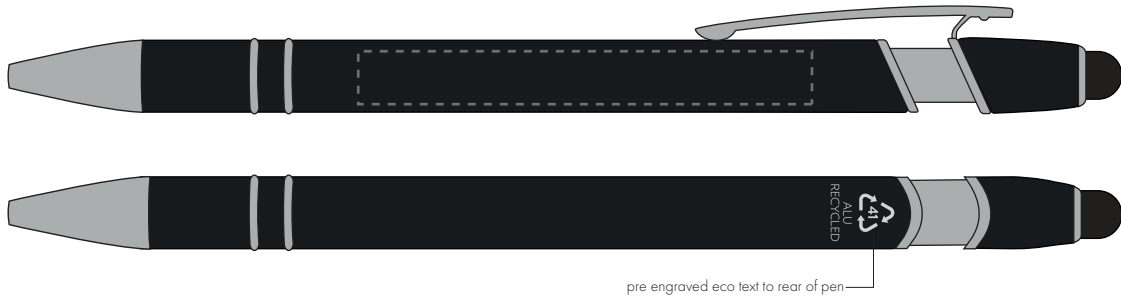

Your Ref:	Quantity:	Product Code: TPC731401
Our Ref:	Version: 1	Product Colour: BLACK

PRINTING CONCERNS:

We stock this item in the following colours

**PANTONE REFERENCE(S)**

● Engrave

ARTWORK SCALE 100%

ARTWORK SCALE 100%

Side Engrave Area:

60mm x 7mm

pre engraved eco text to rear of pen

Product Image for visualisation
- colours may vary

The dashed line is to demonstrate print area and will not appear on your printed item

PLEASE NOTE: