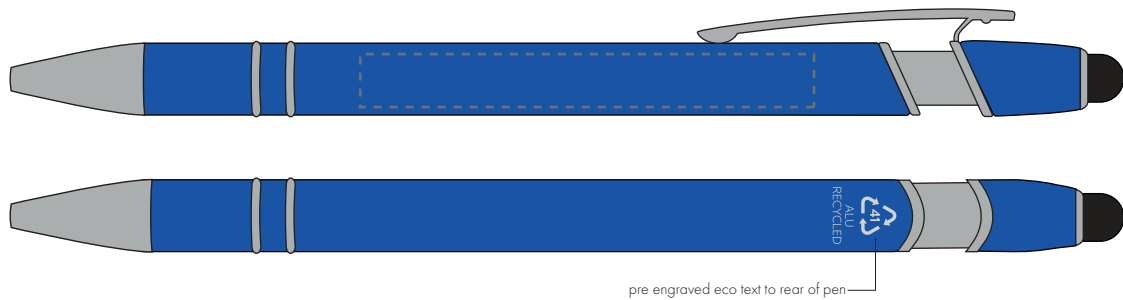

Your Ref:	Quantity:	Product Code: TPC731401
Our Ref:	Version: 1	Product Colour: BLUE

PRINTING CONCERNS:

We stock this item in the following colours

**PANTONE REFERENCE(S)**
 Full colour printing

ARTWORK SCALE 100%

Digital print area:

60mm x 7mm

pre engraved eco text to rear of pen

Product Image for visualisation
- colours may vary

The dashed line is to demonstrate print area and will not appear on your printed item